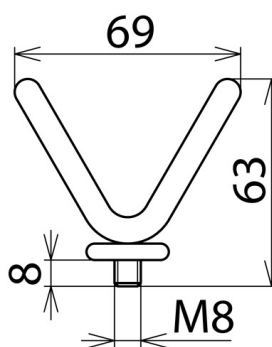

EL M8 G PHE (766 924)

Figure without obligation

Figure without obligation

Type	EL M8 G PHE
Part No.	766 924
Application	For overhead lines only
Material	StSt
Weight	46 g
Customs tariff number (Comb. Nomenclature EU)	90309000
GTIN	4013364094840
PU	1 pc(s)