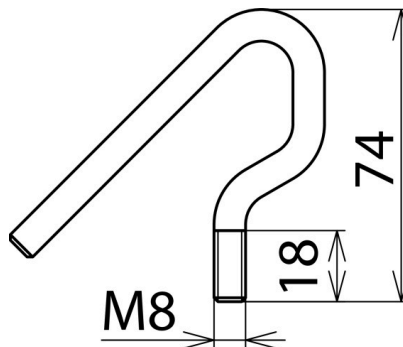

EL M8 H PHE (766 923)

I

Figure without obligation

Figure without obligation

Type	EL M8 H PHE
Part No.	766 923
Application	For overhead lines only
Material	St/gal Zn
Weight	71 g
Customs tariff number (Comb. Nomenclature EU)	90309000
GTIN	4013364074590
PU	1 pc(s)