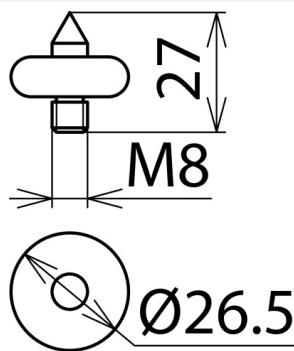

EL M8 SZ PHE PHV (766 913)

Figure without obligation

Figure without obligation

Type	EL M8 SZ PHE PHV
Part No.	766 913
Nominal voltage (U _N)	From 3 kV
Material	Brass/gal CuSn
Weight	42 g
Customs tariff number (Comb. Nomenclature EU)	90309000
GTIN	4013364051836
PU	1 pc(s)