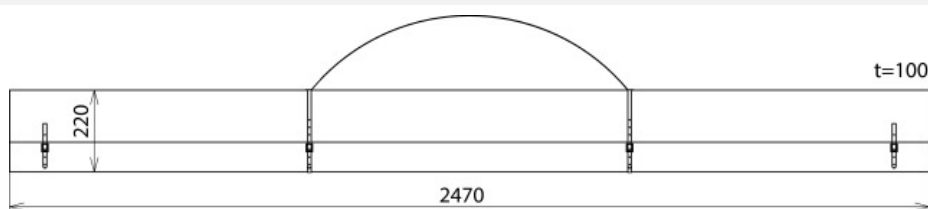

KLT 247 10 22 (766 602)

Figure without obligation

Figure without obligation

With shoulder strap

Type	KLT 247 10 22
Part No.	766 602
Suitable for	PHE4 and PHE
Dimensions	2470 x 220 x 100 mm
Colour	Black •
DB drawing No.	3 Ebgw 02.51
Weight	1,31 kg
Customs tariff number (Comb. Nomenclature EU)	42029180
GTIN	4013364056626
PU	1 pc(s)